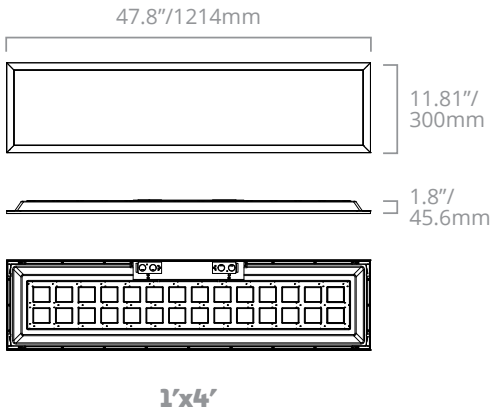

DIMENSIONS