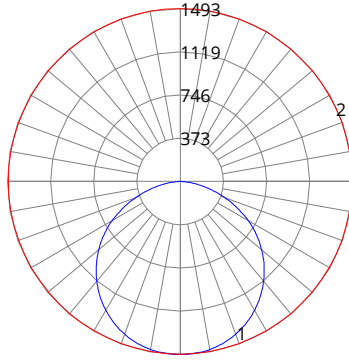

Order Code	Item #	Description
10368	SLM24-RMK-A	2x4 Recessed Mounting Kit
10365	SLM24-SMK-A	2x4 Surface Mounting Kit

DIMENSIONS

RECESSED MOUNT KIT

SURFACE MOUNT KIT

BLP14-42/40W

ZONAL LUMEN SUMMARY		
Zone	Lumens	%Fixture
0-20	537.69	13.3%
0-30	1137.57	28.0%
0-40	1855.19	45.7%
0-60	3231.02	79.6%
0-80	3974.07	97.9%
0-90	4057.93	100%
0-180	4057.93	100%

BLP22-32/30W

ZONAL LUMEN SUMMARY		
Zone	Lumens	%Fixture
0-20	391.35	12.5%
0-30	832.83	26.7%
0-40	1366.84	43.8%
0-60	2418.49	77.6%
0-80	3042.95	97.6%
0-90	3118.44	100%
0-180	3118.44	100%

BLP22-37/30W

ZONAL LUMEN SUMMARY		
Zone	Lumens	%Fixture
0-20	450.38	13.1%
0-30	953.06	27.6%
0-40	1555.12	45.1%
0-60	2714.77	78.7%
0-80	3372.94	97.8%
0-90	3450.09	100%
0-180	3450.09	100%