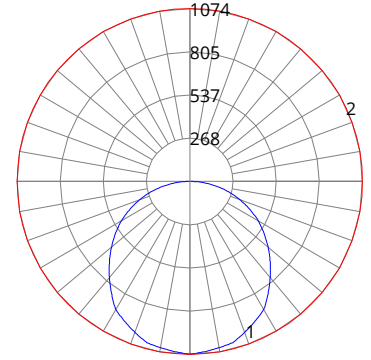

BLP22-32/30W

ZONAL LUMEN SUMMARY		
Zone	Lumens	%Fixture
0-20	391.35	12.5%
0-30	832.83	26.7%
0-40	1366.84	43.8%
0-60	2418.49	77.6%
0-80	3042.95	97.6%
0-90	3118.44	100%
0-180	3118.44	100%

BLP22-37/30W

ZONAL LUMEN SUMMARY		
Zone	Lumens	%Fixture
0-20	450.38	13.1%
0-30	953.06	27.6%
0-40	1555.12	45.1%
0-60	2714.77	78.7%
0-80	3372.94	97.8%
0-90	3450.09	100%
0-180	3450.09	100%