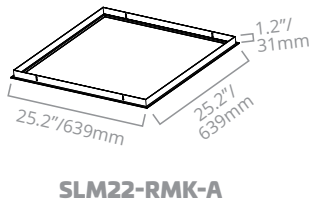

RECESSED MOUNT KIT