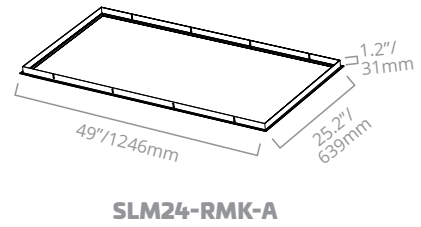

RECESSED MOUNT KIT