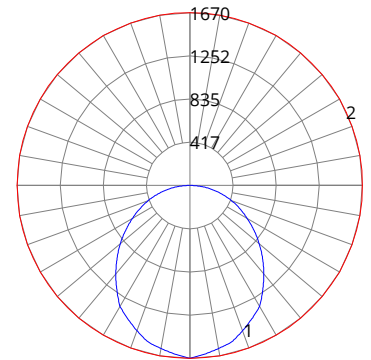

BLP24-50/40W

ZONAL LUMEN SUMMARY		
Zone	Lumens	%Fixture
0-20	599.63	13.4%
0-30	1266.42	28.3%
0-40	2061.73	46.0%
0-60	3574.4	79.8%
0-80	4387.65	97.9%
0-90	4481.9	100%
0-180	4481.9	100%