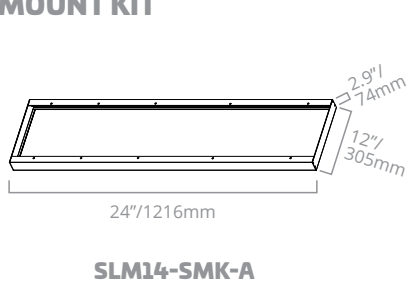

Order Code	Item #	Description
10368	SLM24-RMK-A	2x4 Recessed Mounting Kit
10365	SLM24-SMK-A	2x4 Surface Mounting Kit

DIMENSIONS

RECESSED MOUNT KIT

SURFACE MOUNT KIT

BLP14-42/40W

ZONAL LUMEN SUMMARY		
Zone	Lumens	%Fixture
0-20	537.69	13.3%
0-30	1137.57	28.0%
0-40	1855.19	45.7%
0-60	3231.02	79.6%
0-80	3974.07	97.9%
0-90	4057.93	100%
0-180	4057.93	100%