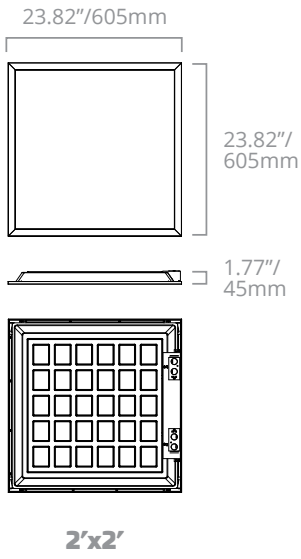

DIMENSIONS