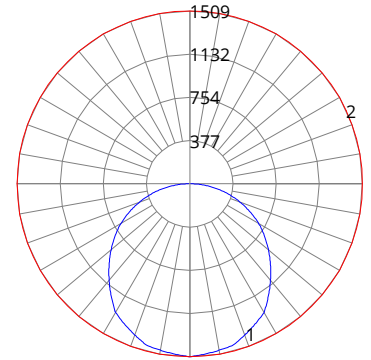

BLP22-42/40W

ZONAL LUMEN SUMMARY		
Zone	Lumens	%Fixture
0-20	550.47	12.5%
0-30	1172.05	26.7%
0-40	1924.49	43.8%
0-60	3407.77	77.5%
0-80	4290.2	97.6%
0-90	4397.28	100%
0-180	4397.28	100%