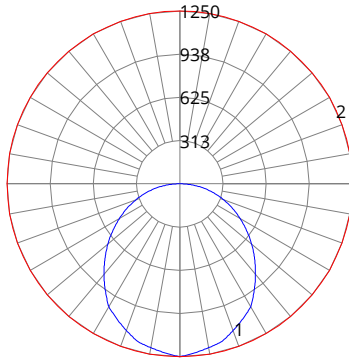

BLP22-32/30W

ZONAL LUMEN SUMMARY		
Zone	Lumens	%Fixture
0-20	391.35	12.5%
0-30	832.83	26.7%
0-40	1366.84	43.8%
0-60	2418.49	77.6%
0-80	3042.95	97.6%
0-90	3118.44	100%
0-180	3118.44	100%

BLP22-37/30W

ZONAL LUMEN SUMMARY		
Zone	Lumens	%Fixture
0-20	450.38	13.1%
0-30	953.06	27.6%
0-40	1555.12	45.1%
0-60	2714.77	78.7%
0-80	3372.94	97.8%
0-90	3450.09	100%
0-180	3450.09	100%