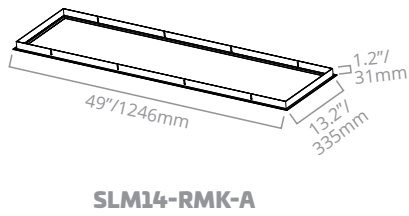

RECESSED MOUNT KIT