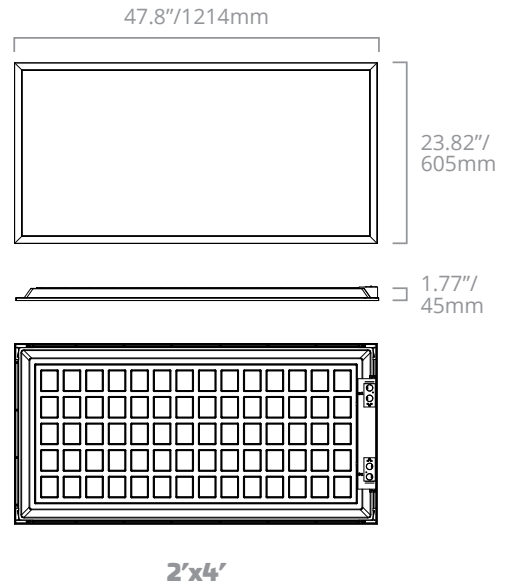

DIMENSIONS