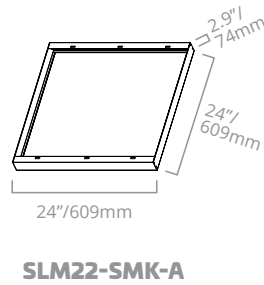

Order Code	Item #	Description
10368	SLM24-RMK-A	2x4 Recessed Mounting Kit
10365	SLM24-SMK-A	2x4 Surface Mounting Kit

DIMENSIONS

RECESSED MOUNT KIT

SURFACE MOUNT KIT

BLP14-42/40W

ZONAL LUMEN SUMMARY		
Zone	Lumens	%Fixture
0-20	537.69	13.3%
0-30	1137.57	28.0%
0-40	1855.19	45.7%
0-60	3231.02	79.6%
0-80	3974.07	97.9%
0-90	4057.93	100%
0-180	4057.93	100%