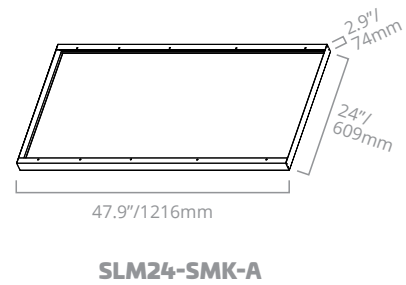

Order Code	Item #	Description
10368	SLM24-RMK-A	2x4 Recessed Mounting Kit
10365	SLM24-SMK-A	2x4 Surface Mounting Kit

DIMENSIONS

RECESSED MOUNT KIT

SURFACE MOUNT KIT

BLP14-42/40W

ZONAL LUMEN SUMMARY		
Zone	Lumens	%Fixture
0-20	537.69	13.3%
0-30	1137.57	28.0%
0-40	1855.19	45.7%
0-60	3231.02	79.6%
0-80	3974.07	97.9%
0-90	4057.93	100%
0-180	4057.93	100%