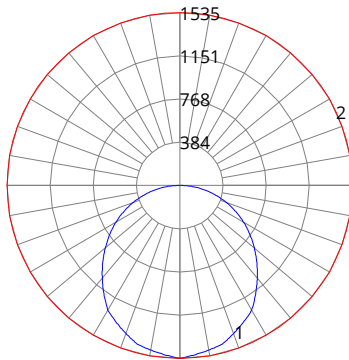

BLP24-42/40W

ZONAL LUMEN SUMMARY		
Zone	Lumens	%Fixture
0-20	555.03	12.9%
0-30	1176.8	27.4%
0-40	1924.31	44.8%
0-60	3376.03	78.6%
0-80	4197.03	97.7%
0-90	4293.64	100%
0-180	4293.64	100%